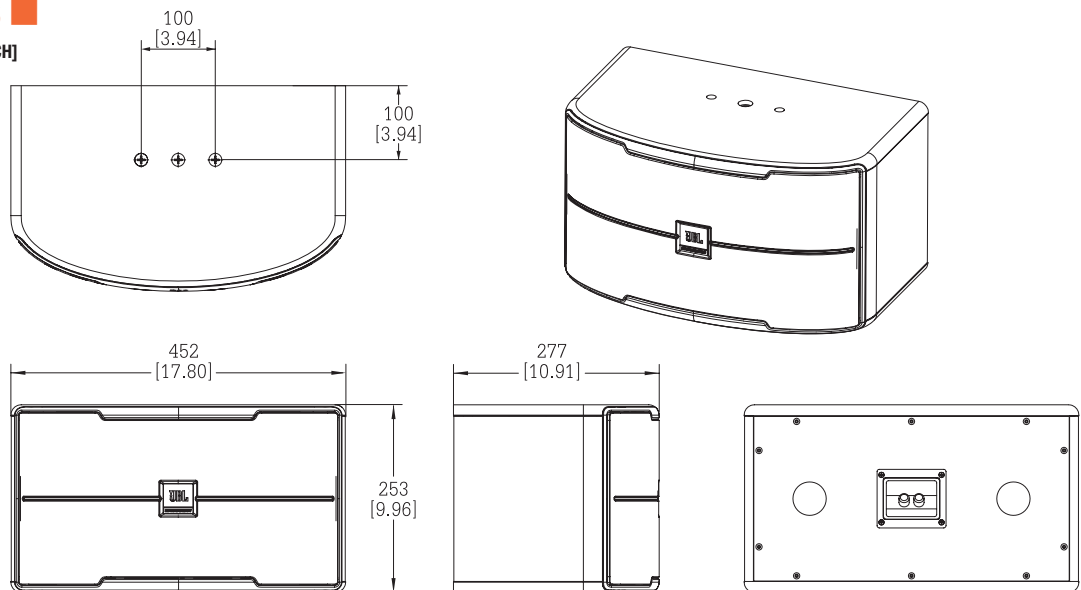

<b>DIMENSIONS (H × W × D):</b>	253 mm × 452 mm × 277 mm 10.0 inch × 17.8 inch × 10.9 inch
<b>NET WEIGHT:</b>	8.67 Kg (19.1 lbs)
<b>LF DRIVER:</b>	1 × 8" Woofer
<b>HF DRIVER:</b>	2 × 3" Tweeter
<b>INPUT CONNECTORS:</b>	Binding Post
<b>ENCLOSURE CONSTRUCTION:</b>	Vinyl covered MDF

## BEAMWIDTH ■

## DIMENSIONS ■

DIMENSIONS IN MM [INCH]

HARMAN Professional 8500 Balboa Blvd. Northridge, CA 91329 USA

© 2019 HARMAN International Industries, Incorporated. All rights reserved.  
Features, specifications and appearance are subject to change without notice.