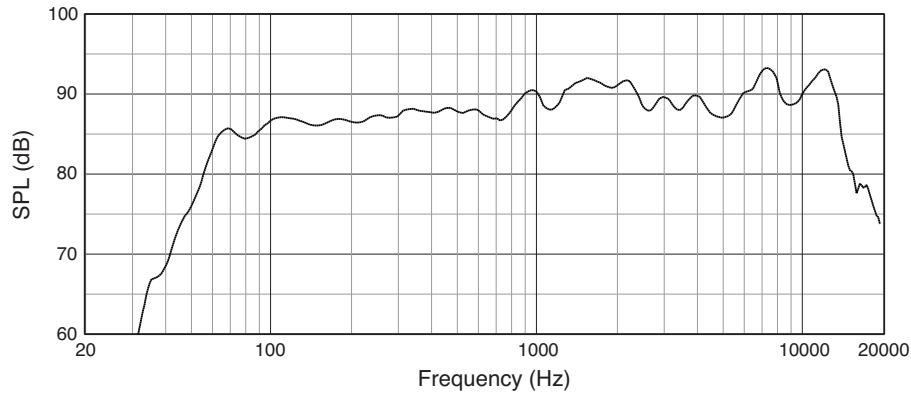

Pasión 8

Passive 8" Full-Range Karaoke Loudspeaker

FREQUENCY RESPONSE ■

BEAMWIDTH ■