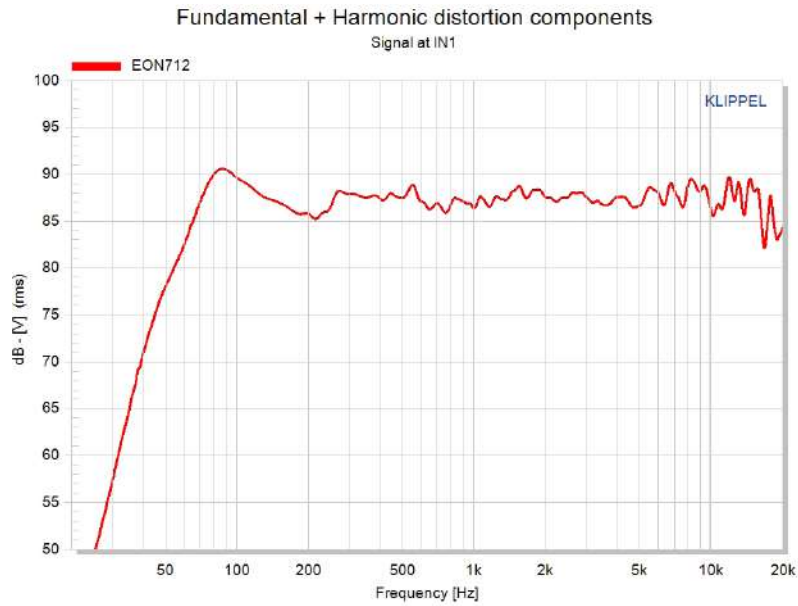

EON712

12-inch Powered PA Speaker with Bluetooth

SPEC SHEET

FREQUENCY RESPONSE ■